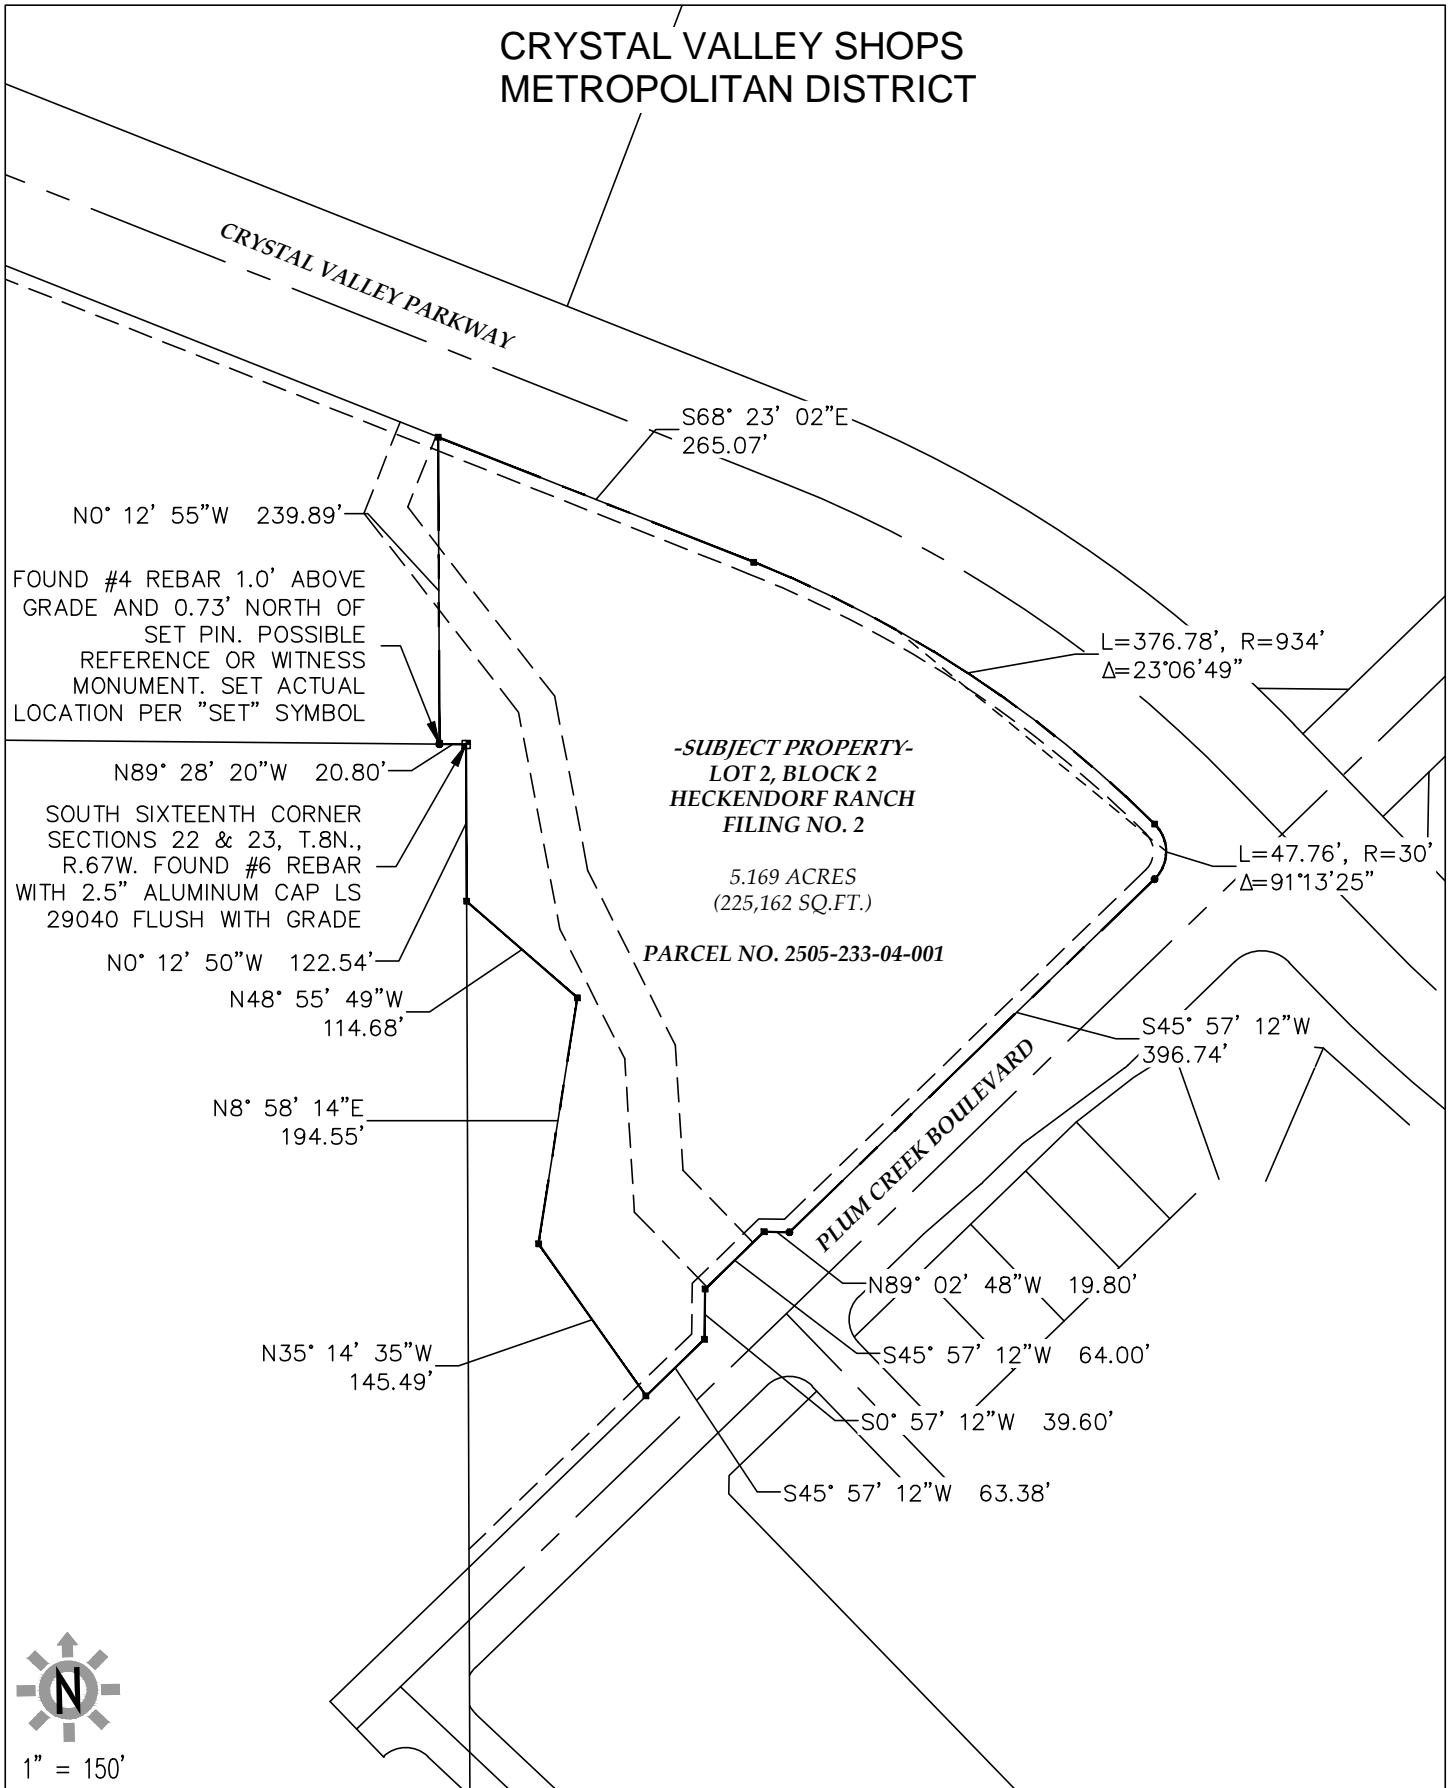

CRYSTAL VALLEY SHOPS METROPOLITAN DISTRICT

1" = 150'

TOWN OF CASTLE ROCK
DOUGLAS COUNTY, CO

BOUNDARY