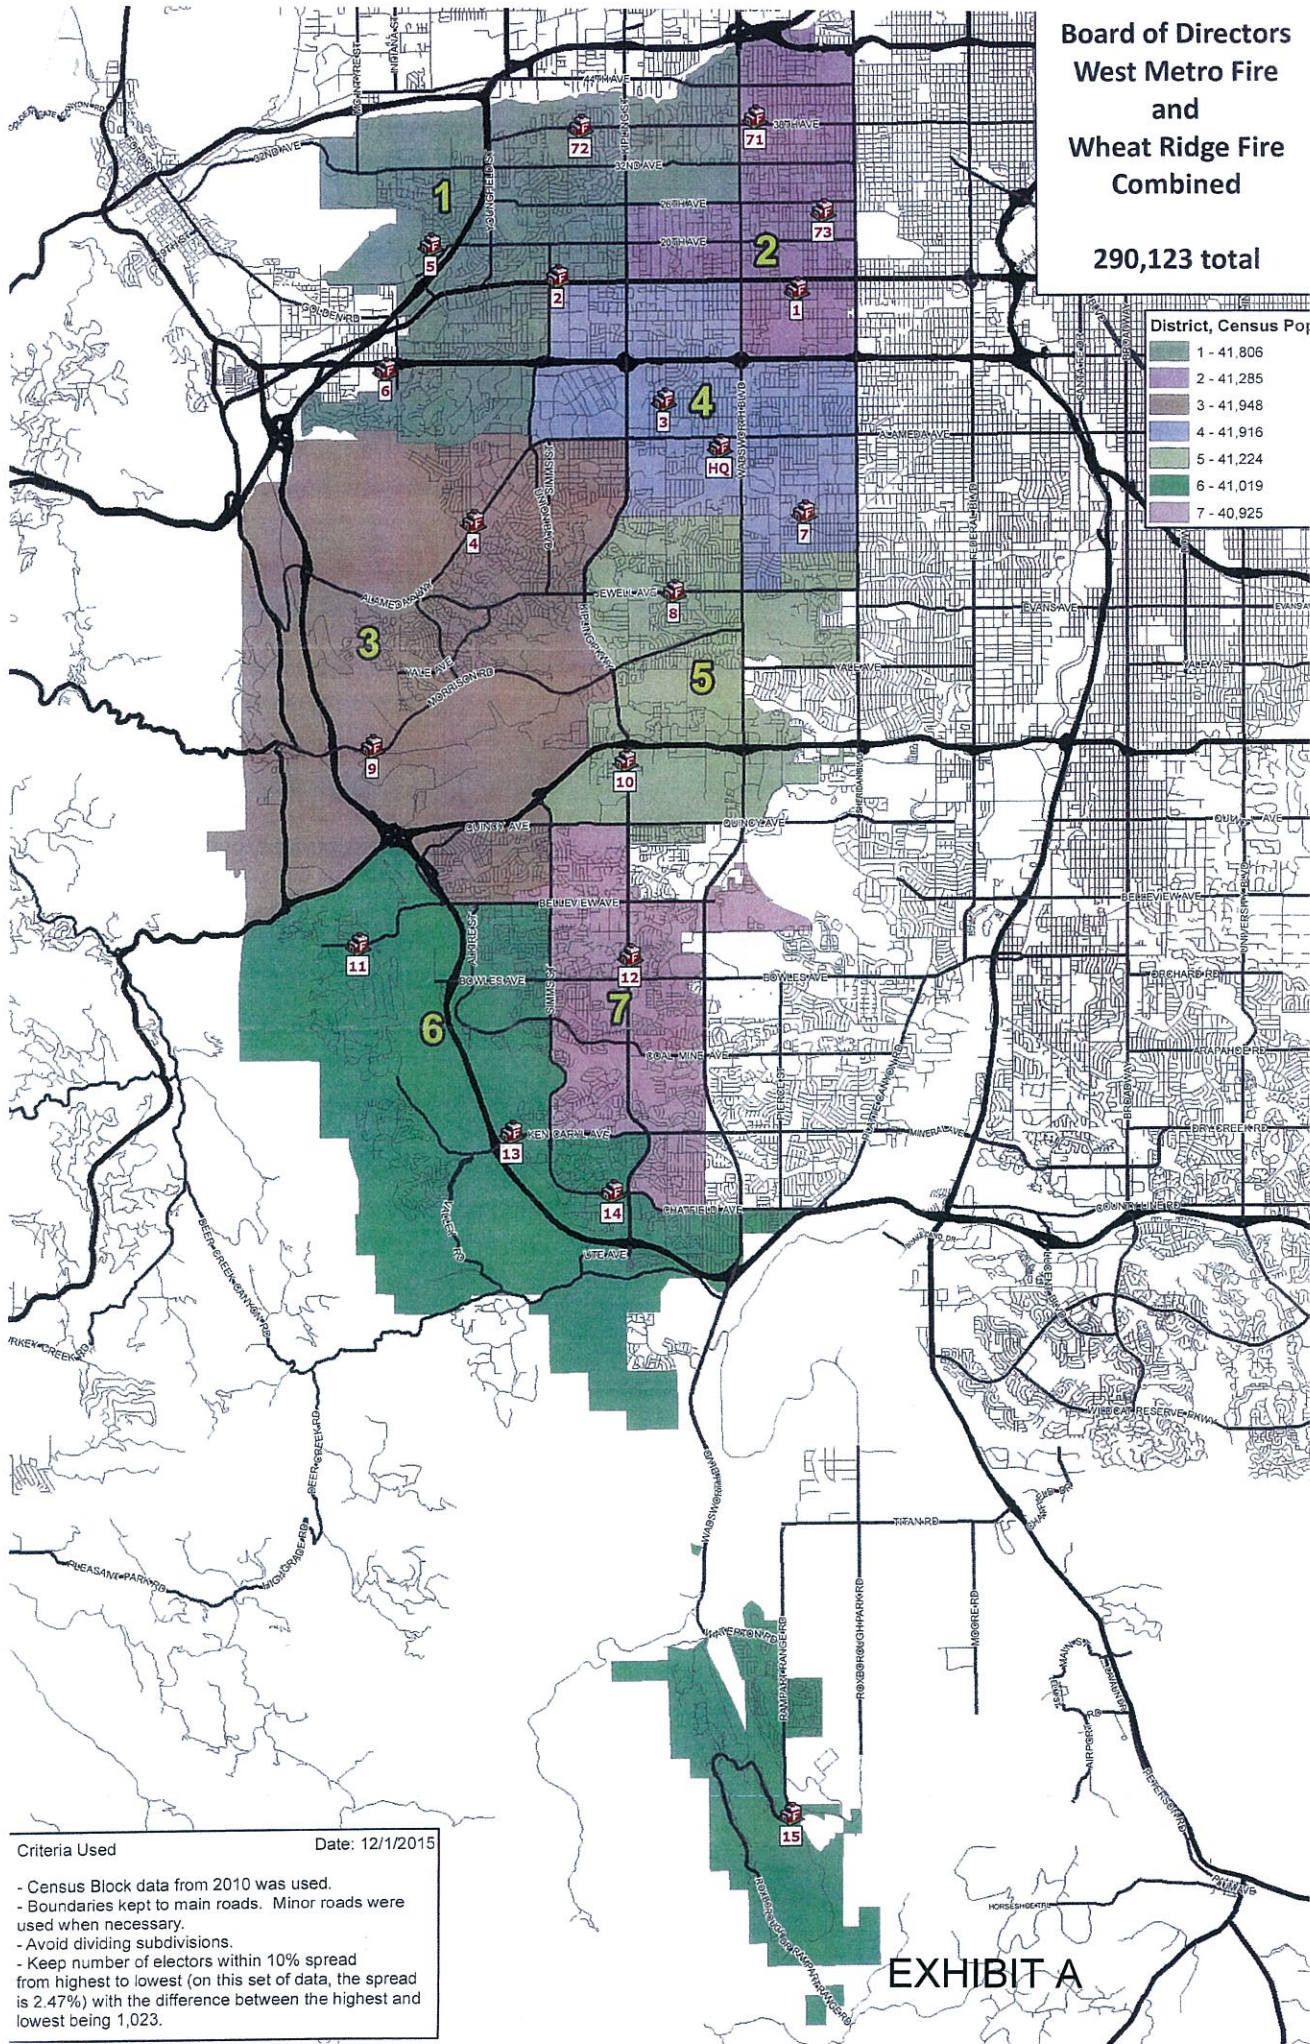

**Board of Directors
West Metro Fire
and
Wheat Ridge Fire
Combined**

290,123 total

Criteria Used

Date: 12/1/2015

- Census Block data from 2010 was used.
- Boundaries kept to main roads. Minor roads were used when necessary.
- Avoid dividing subdivisions.
- Keep number of electors within 10% spread from highest to lowest (on this set of data, the spread is 2.47%) with the difference between the highest and lowest being 1,023.

EXHIBIT A