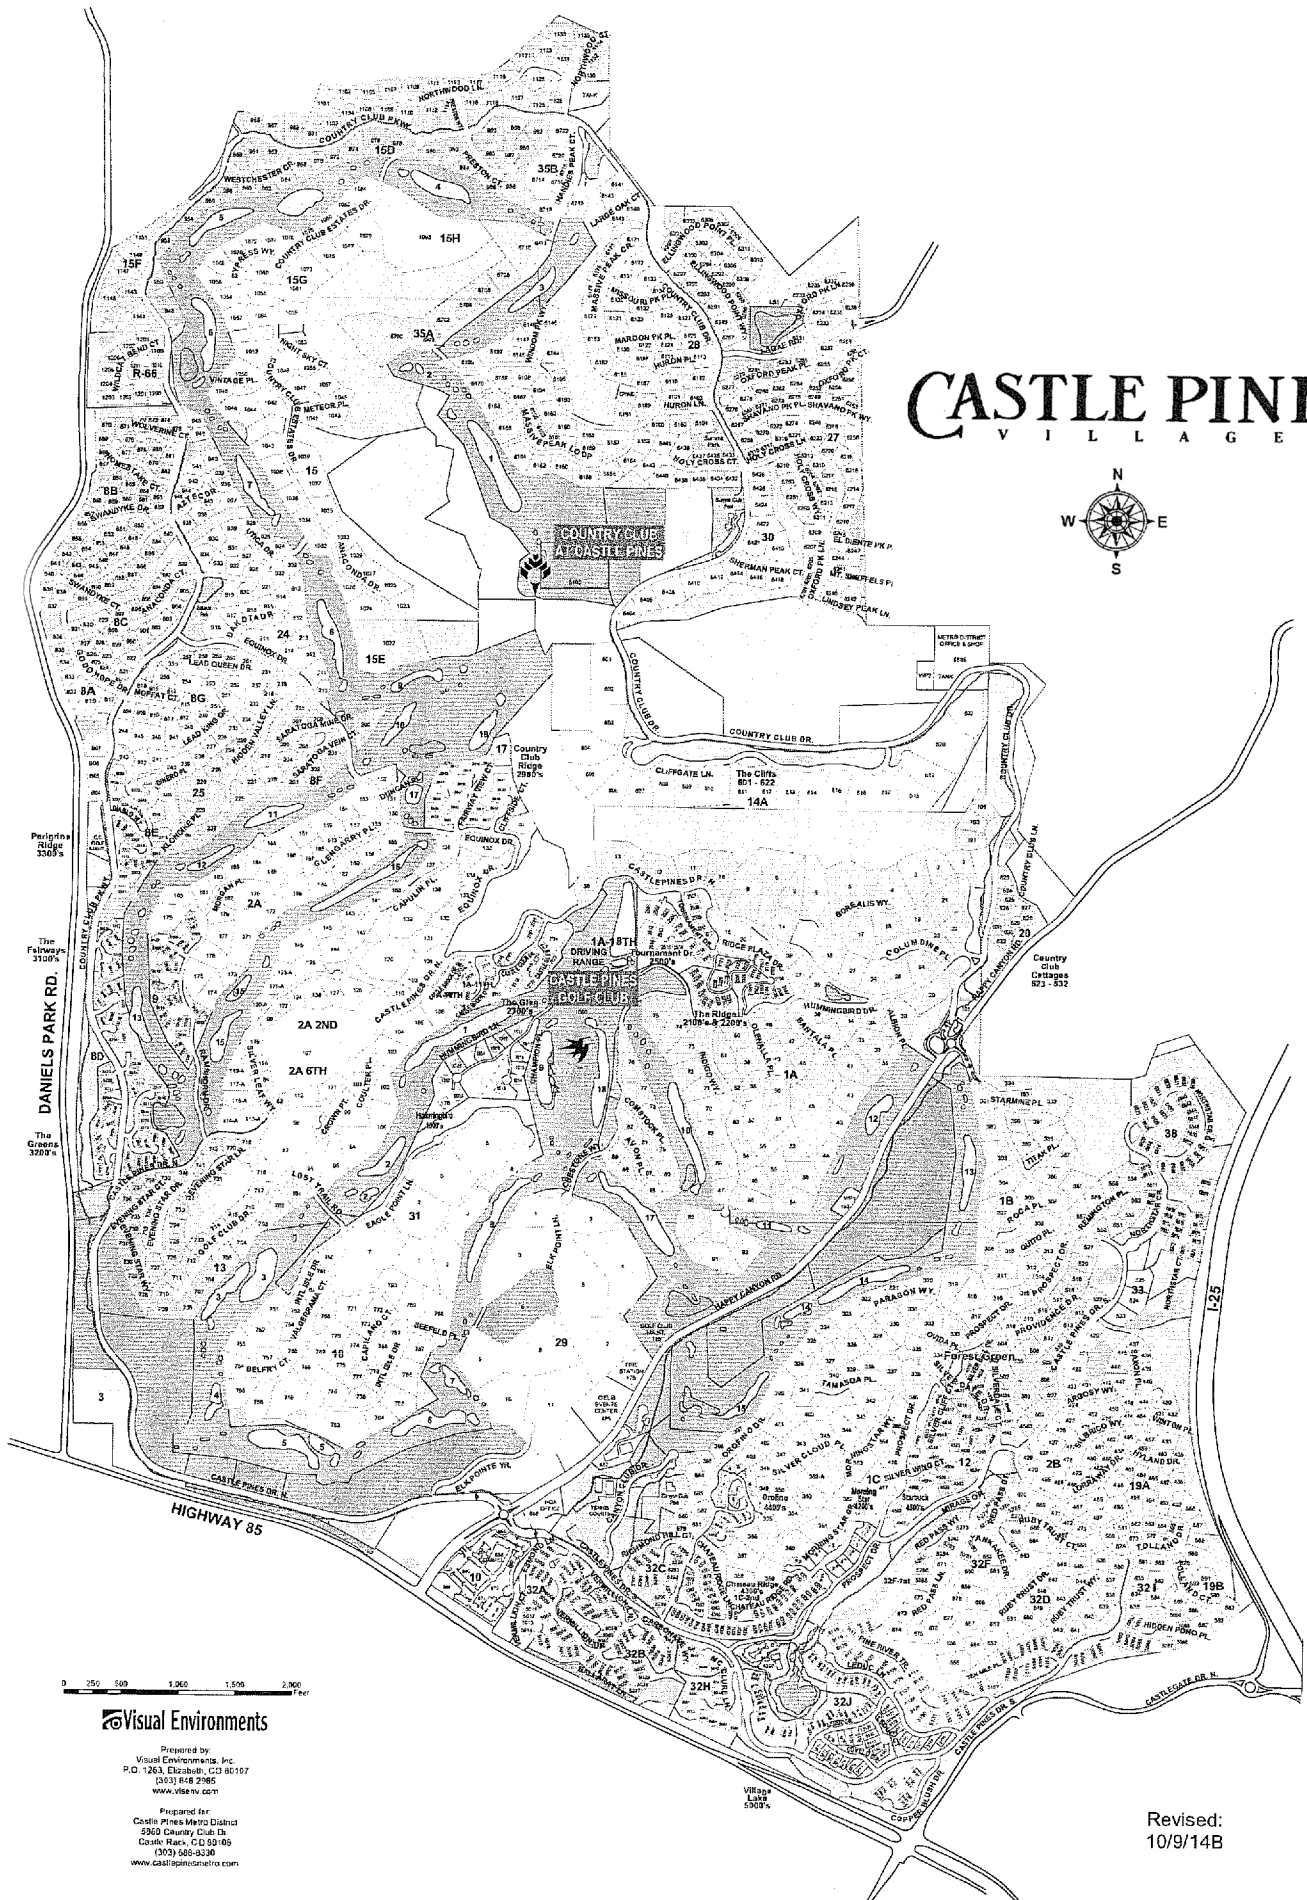

CASTLE PINES VILLAGE

0 250 500 1,000 1,500 2,000 Feet

Visual Environments

Visual
Environments
35027

Revised:
10/9/14B