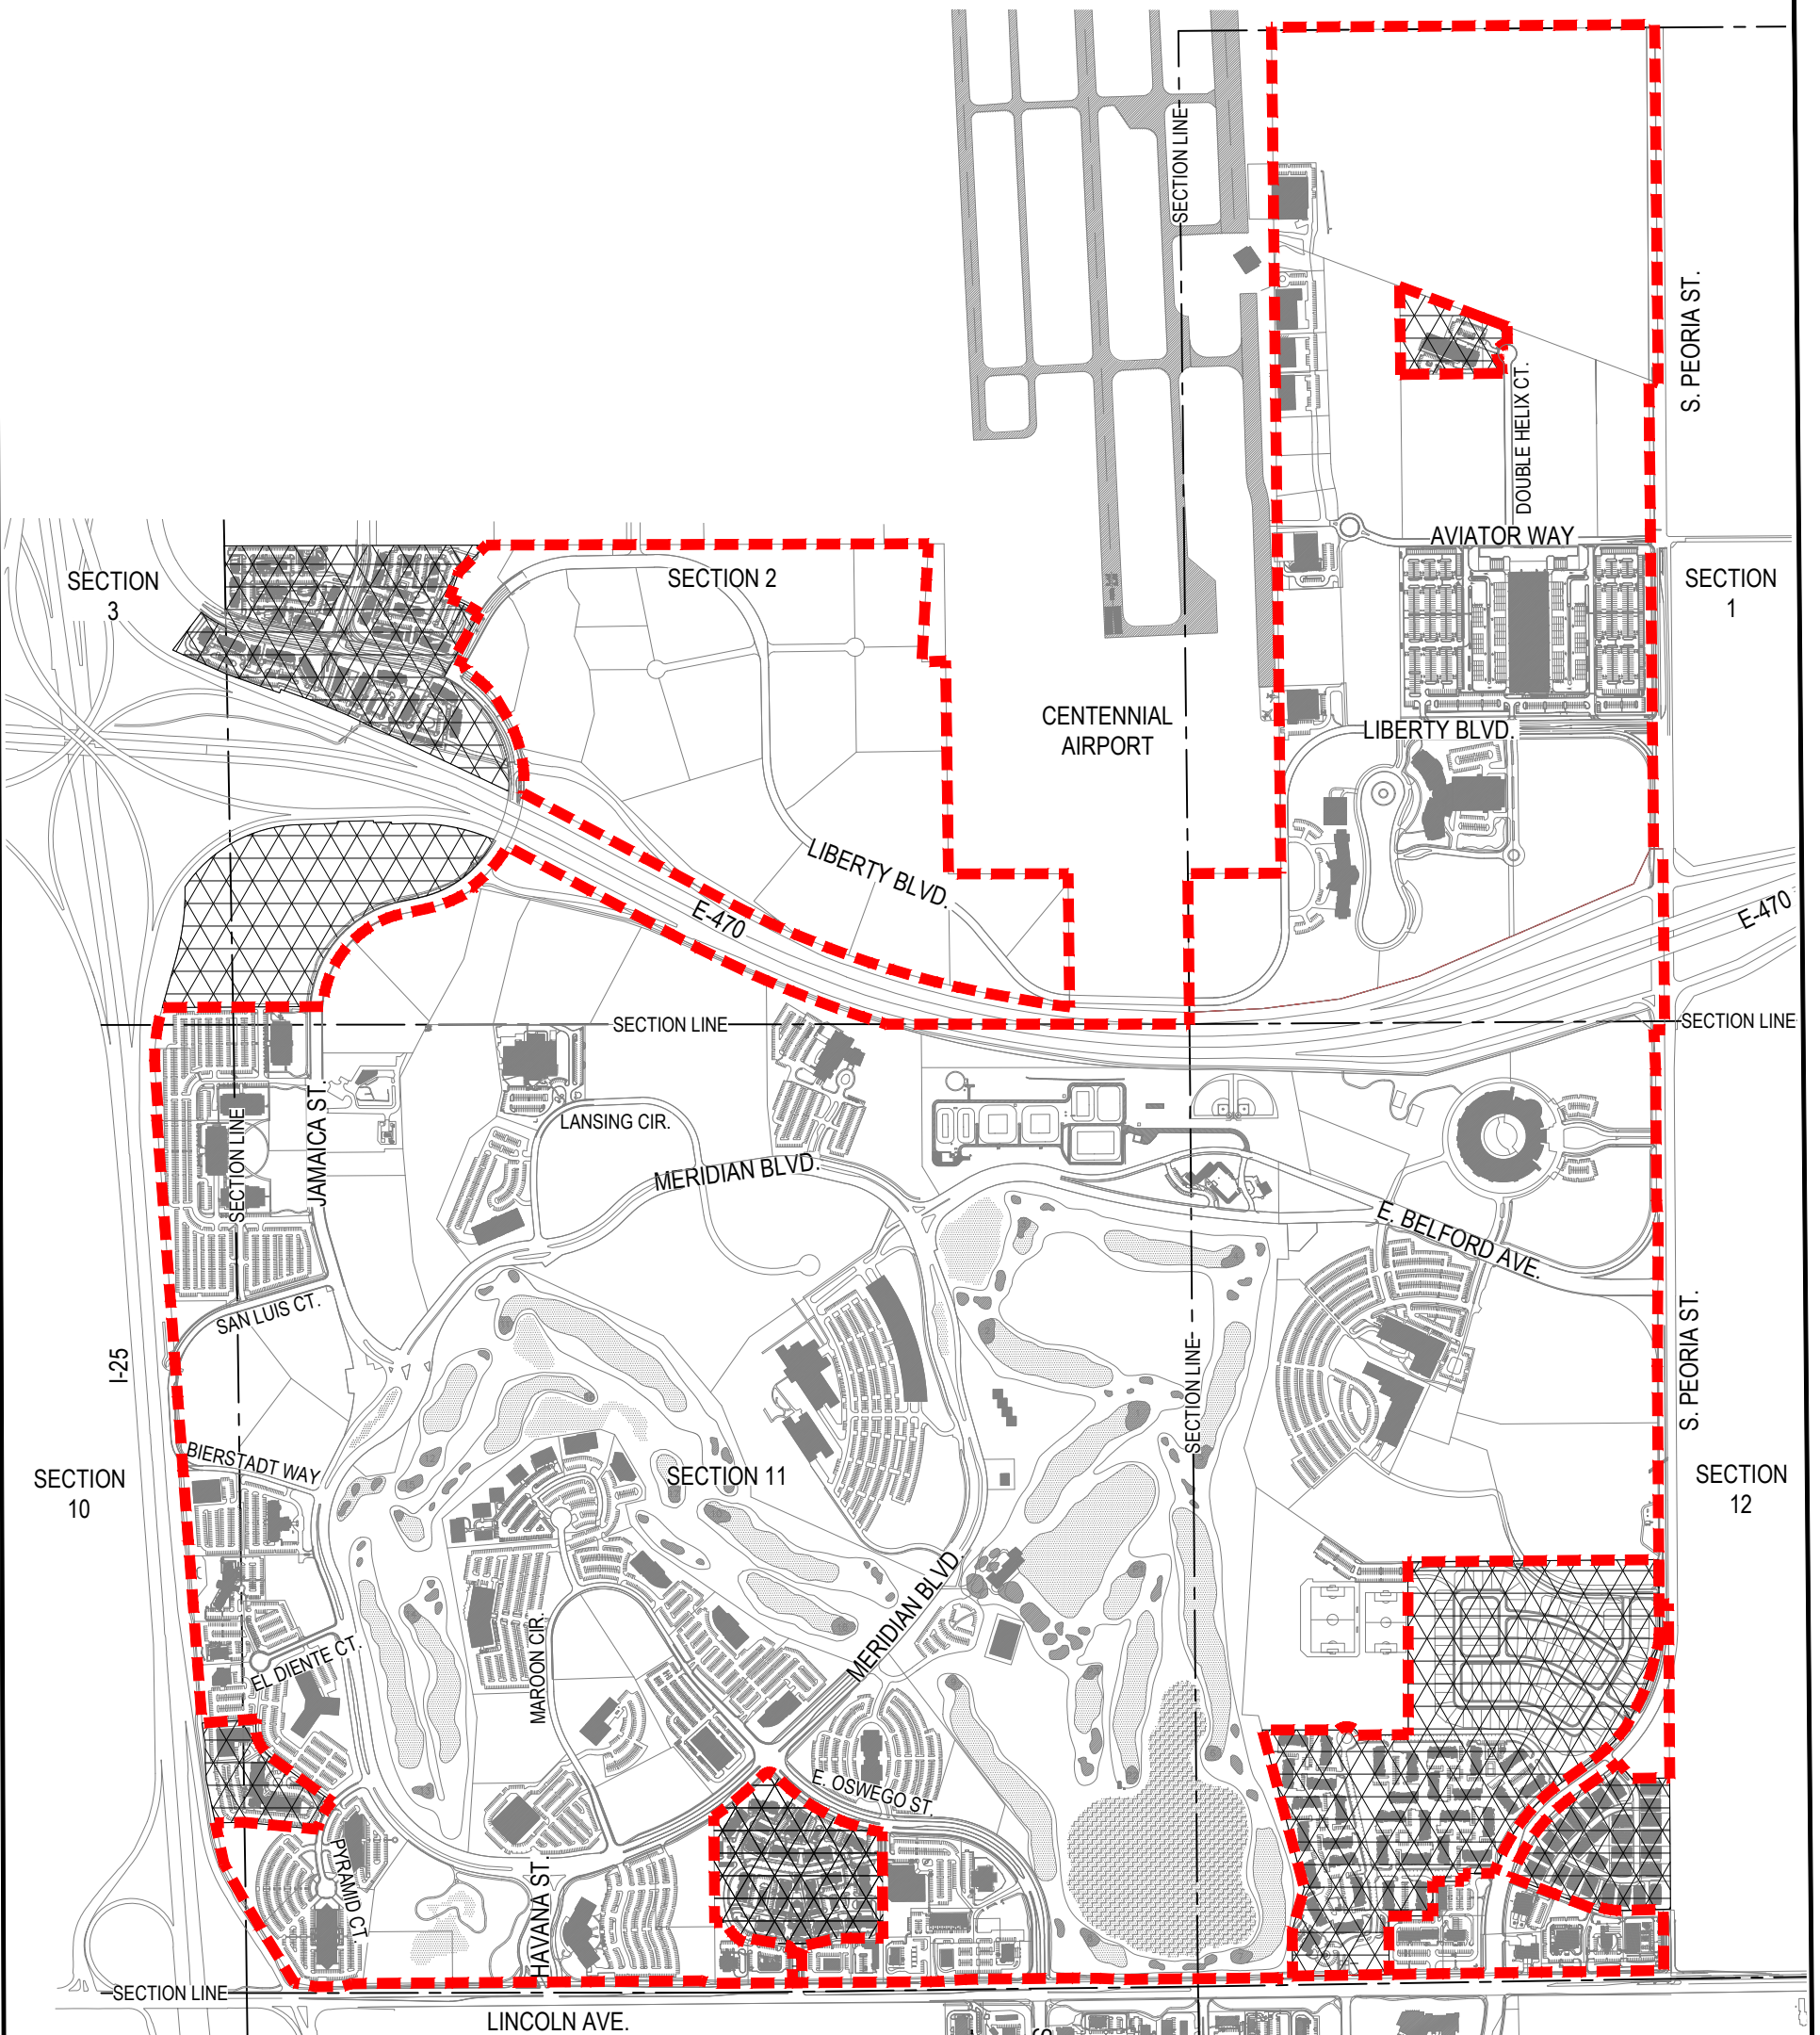

MERIDIAN METROPOLITAN DISTRICT (MMD) BOUNDARY

MERIDIAN
 INTERNATIONAL BUSINESS CENTER
 Meridian Metropolitan District
 12111 E. Belford Avenue, Englewood, CO 80112 (303) 790-0345

-  MMD BOUNDARY LIMITS
-  SUBJECT TO DEBT LEVY
-  SECTION LINE

RT CIVIL
 CONSULTANTS, LLC
 7600 E. Arapahoe Road, Suite 103
 Centennial, CO 80112
 Office: (303) 431-0505
 www.rtcivil.com

REVISED: DECEMBER 28, 2021

C:\Users\lmedved\RT Civil Consultants, LLC\TECHCENTER - Documents\projects\2006\06-24\dwg\Exhibits\MMD Properties\MMD District Boundary\MMD District Boundary Exhibit 2021.dwg - 12/28/2021 7:37:57 AM, Inetved, ANSI full bleed B (11.00 x 17.00 inches), 1:1