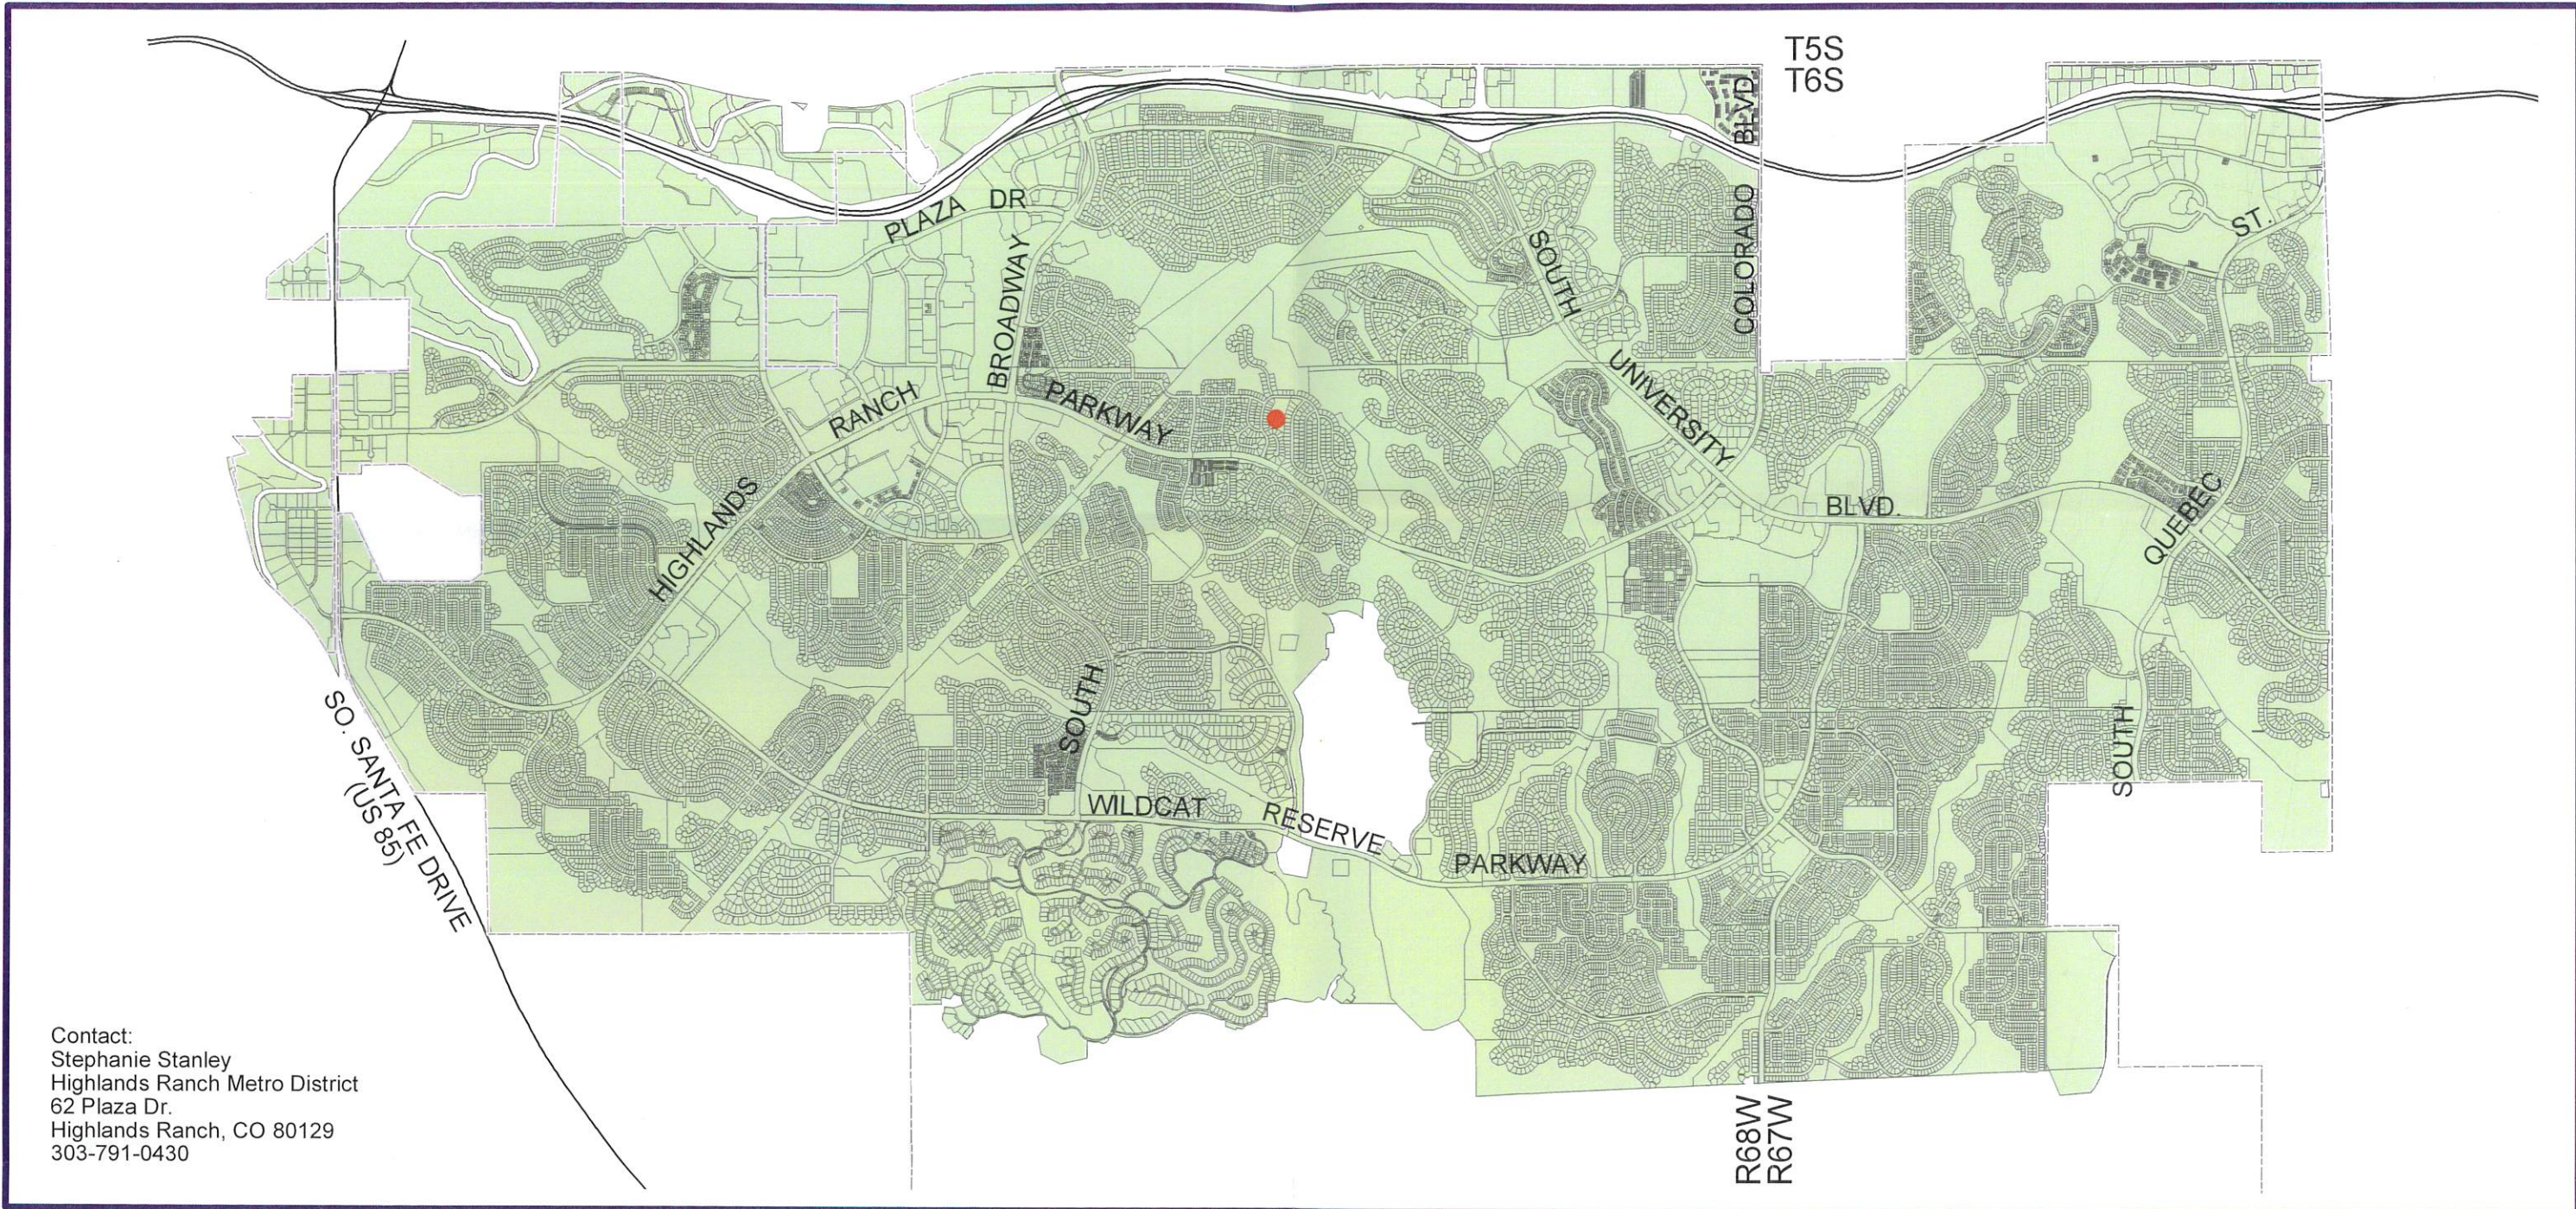

Contact:
Stephanie Stanley
Highlands Ranch Metro District
62 Plaza Dr.
Highlands Ranch, CO 80129
303-791-0430

Boundary Map Highlands Ranch Metropolitan District Tax Authority # 4501

- LGID 65783 - 39°32'53.23" N, 104°58'26.21" W
- Highlands Ranch Metro District

January 1, 2024